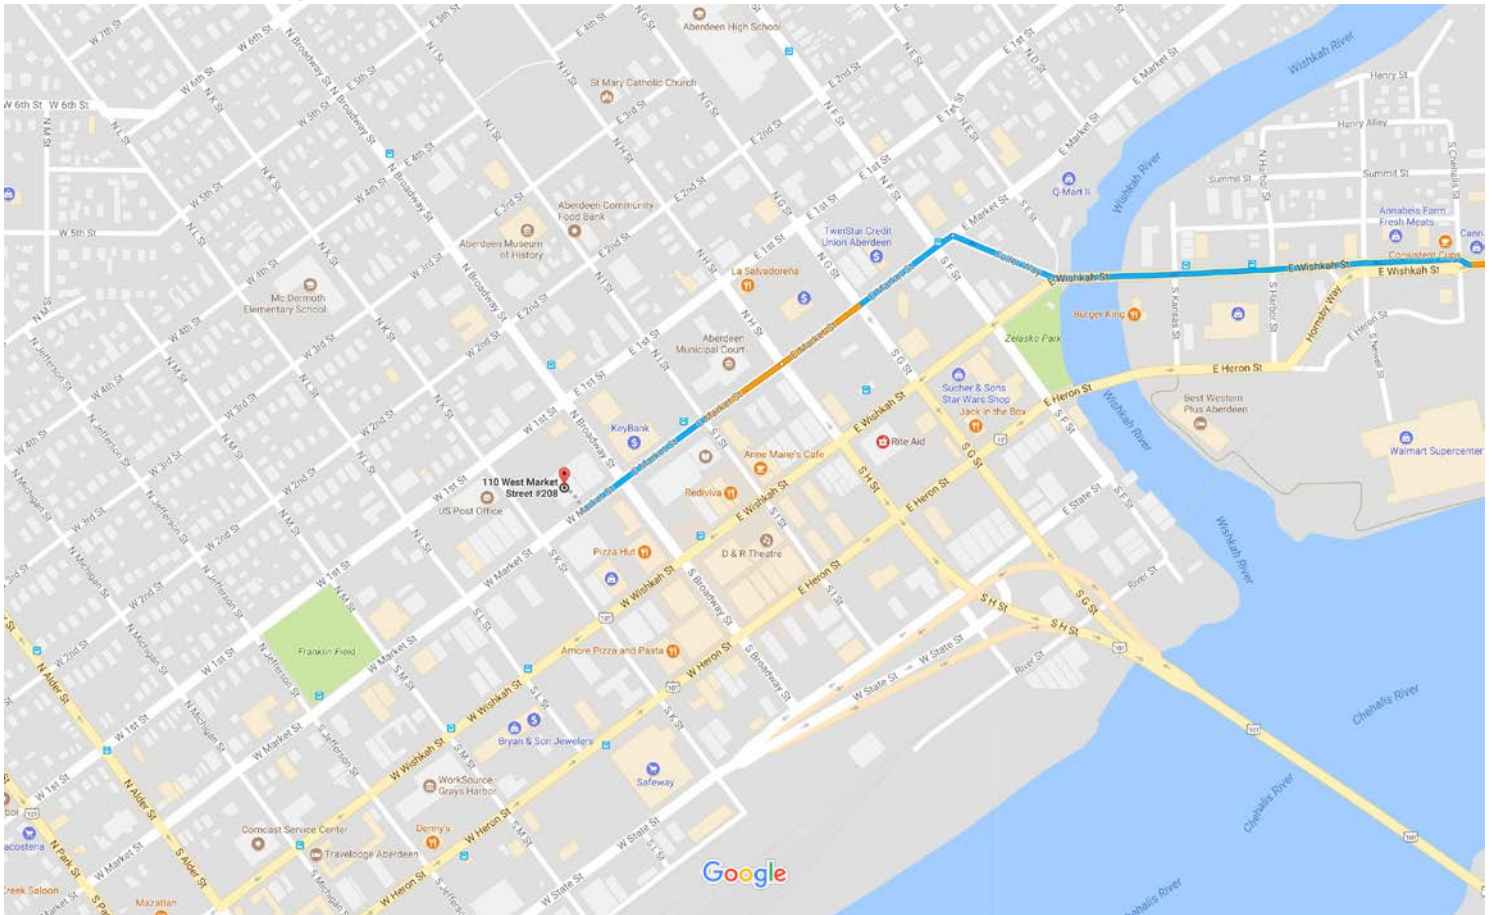

110 W Market St #208, Aberdeen, WA 98520

Map data ©2017 Google 200 ft

I-5
Olympia, WA 98501

Take WA-8 W and US-12 W to Fuller Way in Aberdeen

- ↑ 1. Head west on I-5 S 50 min (48.6 mi)
- ↘ 2. Use the right 2 lanes to take exit 104 for US-101 N 1.1 mi
- ↑ 3. Continue onto US-101 N 0.4 mi
- ↙ 4. Keep left to continue on WA-8 W, follow signs for Montesano/Aberdeen 5.5 mi
- ↑ 5. Continue onto US-12 W 21.0 mi
- ↑ 6. Continue onto US-12 W 20.6 mi

Drive to E Market St

- ↘ 7. Slight right onto Fuller Way 2 min (0.4 mi)
- ↙ 8. Turn left onto E Market St 420 ft
- ↑ 9. Continue straight to stay on E Market St 0.2 mi
- ↑ 10. Continue straight to stay on E Market St 0.2 mi

[Destination will be on the right](#)

110 W Market St #208
Aberdeen, WA 98520