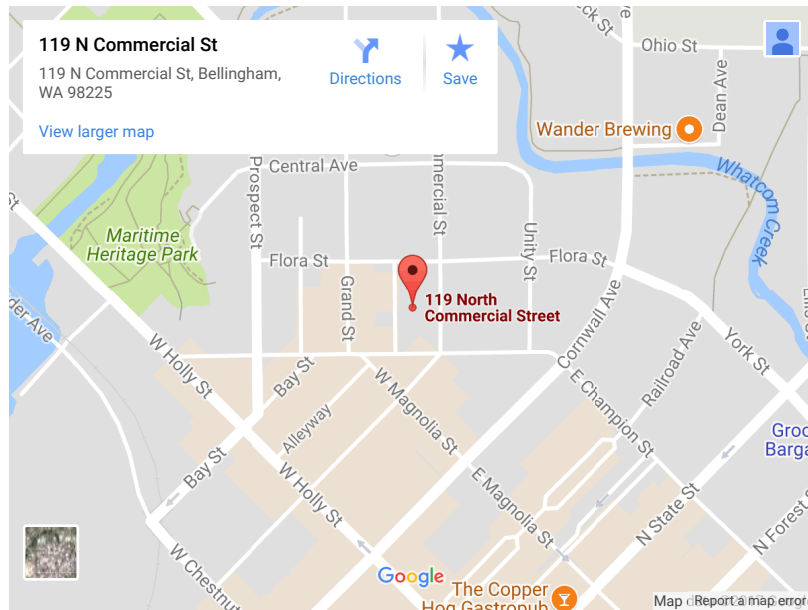

OSC Vocational Systems, Inc.  
(Bellingham Office)  
119 N Commercial St.  
Bellingham, WA 98225

Phone: (360) 734-9163  
Fax: (360) 738-9524

**From the North:**

Take I-5 South towards Seattle.  
Take the Lakeway Dr. exit #253. Turn Right onto Lakeway Dr. (Lakeway Dr. becomes E Holly St.)  
Turn right onto Commercial St.

**From the South:**

Take I-5 North towards Canada.  
Take the Samish Way exit #252, towards Western Washington University.  
Turn left onto Samish Way. Samish Way becomes E Maple St.  
E Maple St. becomes Ellis St. Make a slight left onto E Holly St.  
Turn right onto Commercial St.