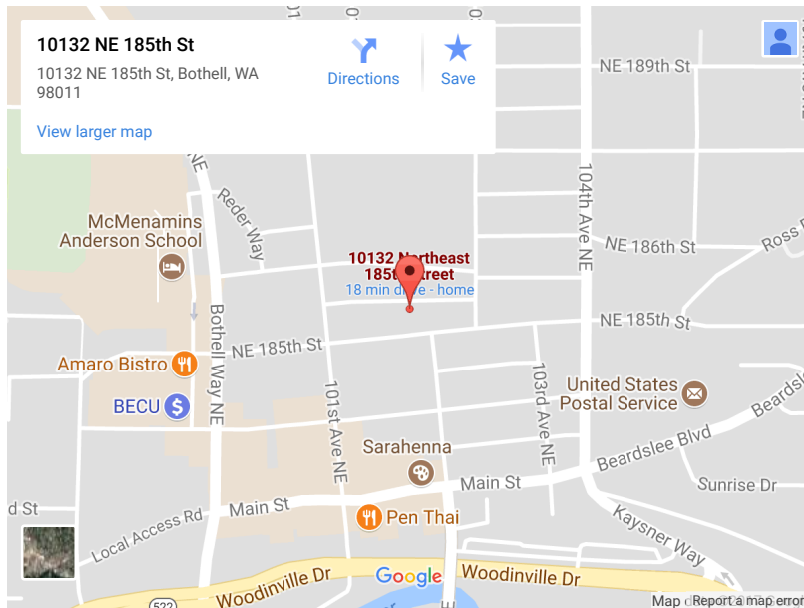

OSC Vocational Systems, Inc.
(Bothell Office)
10132 NE 185th St
Bothell, WA 98011

Main: (425) 486-4040
Fax: (425) 486-8701

From Lynnwood and Everett:

Take I-405 South and take exit #24 (195th, Beardslee Boulevard). Turn right at the light on to Beardslee Blvd.
Follow Beardslee to the left and continue until you see the Fire Station on the right. Turn right onto NE 185th Street.
Go to the four-way stop and we are located in a tan house with rust colored shutters, two blocks past the four-way stop on your right (large hedge in front of the house)
Please park in the parking lot on your left, across the street from OSC Vocational Systems, Inc.

From Renton, Kent and Tacoma:

Take I-405 North and take exit #23 (Seattle, Bothell West). Go to the third light and turn right on to the Bothell-Everett Highway (HWY 527).
Go through the first light and turn right onto NE 185th Street, which is the next intersection past the light.
Go through the four-way stop and we are located one block past the four-way stop on your left, in a tan house with rust colored shutters (large hedge in front of the house).
Please park in the parking lot on your right, across the street from OSC Vocational Systems, Inc.

From Seattle:

Take I-5 North and take the NE 145th Street exit. Turn right onto NE 145th Street until you reach Lake City Way / Bothell Way.
Turn left and continue through Kenmore until you reach downtown Bothell. Turn left onto Bothell Way NE / Bothell-Everett Highway (HWY 527).
Go through two lights, then turn right onto NE 185th Street. Go through the four-way stop and we are located one block past the four-way stop, on your left in a tan house with rust colored shutters (large hedge in front of the house).
Please park in the parking lot to your right, across the street from OSC Vocational Systems, Inc.