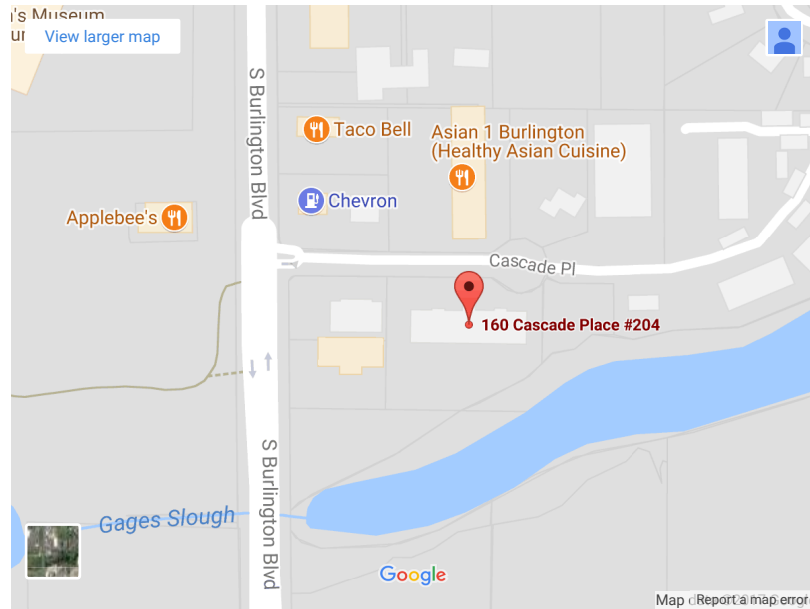

OSC Vocational Systems, Inc.
(Burlington Office)
160 Cascade Place Suite 204
Burlington, WA 98233

(360) 424-6239

From the North: Get on I-5 S. Take the George Hopper Rd exit (exit 229).
Turn LT onto George Hopper Rd / George Hopper Interchange Rd.
Continue to follow George Hopper Rd. Turn LT onto S Burlington Blvd.
Turn RT onto Cascade Pl. End at 160 Cascade Pl.

From the South:
Get on I-5 N. Take the George Hopper Rd exit (exit 229).
Keep RT at the fork to go on George Hopper Rd.
Turn LT onto S Burlington Rd.
Turn RT onto Cascade Pl. End at 160 Cascade Pl.