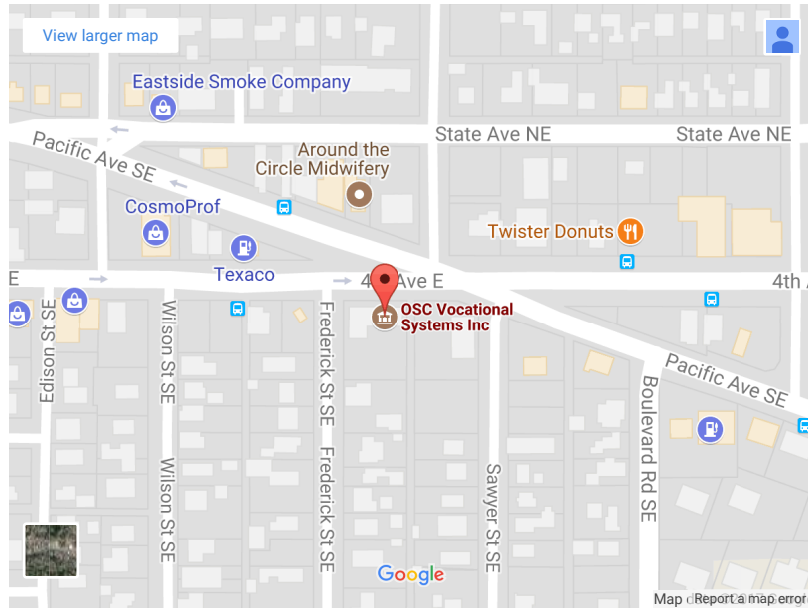

OSC Vocational Systems, Inc.  
(Olympia Office)  
2101 4th Ave E #101  
Olympia, WA 98506

Main: (360) 637-4024  
Fax: (360) 352-5417

**Directions:**

Take exit #107 from I-5.

South bound - Turn left on Pacific Ave.

North bound - Turn right onto Pacific Ave.

Follow Pacific Ave W. for one (1) mile. Pacific becomes one-way. Take the next cross-street (Wilson) Turn left.

We are located one block south in the Hallmark building, which is a brown two-story building.