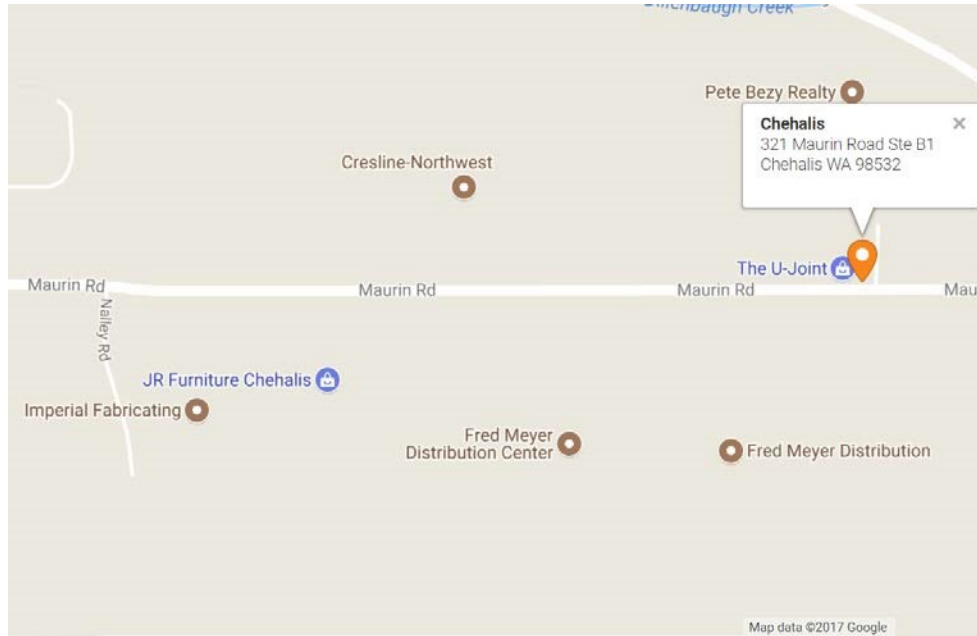

(Chehalis Office)  
321 Maurin Road Ste B1  
Chehalis, WA 98532  
Phone: (360) 219-1048

**From the North:**

1. Head south on I-5 S
2. Take exit 74 for Labree Rd
3. Use the left 2 lanes to turn left onto Labree Rd (signs for Port of Chehalis)
4. Continue onto Maurin Rd
5. Destination will be on the left

**From the South:**

1. Head north on I-5 N
2. Take exit 72 for Rush Rd
3. Turn right onto Rush Rd
4. Turn left onto Maurin Rd
5. Destination will be on the right