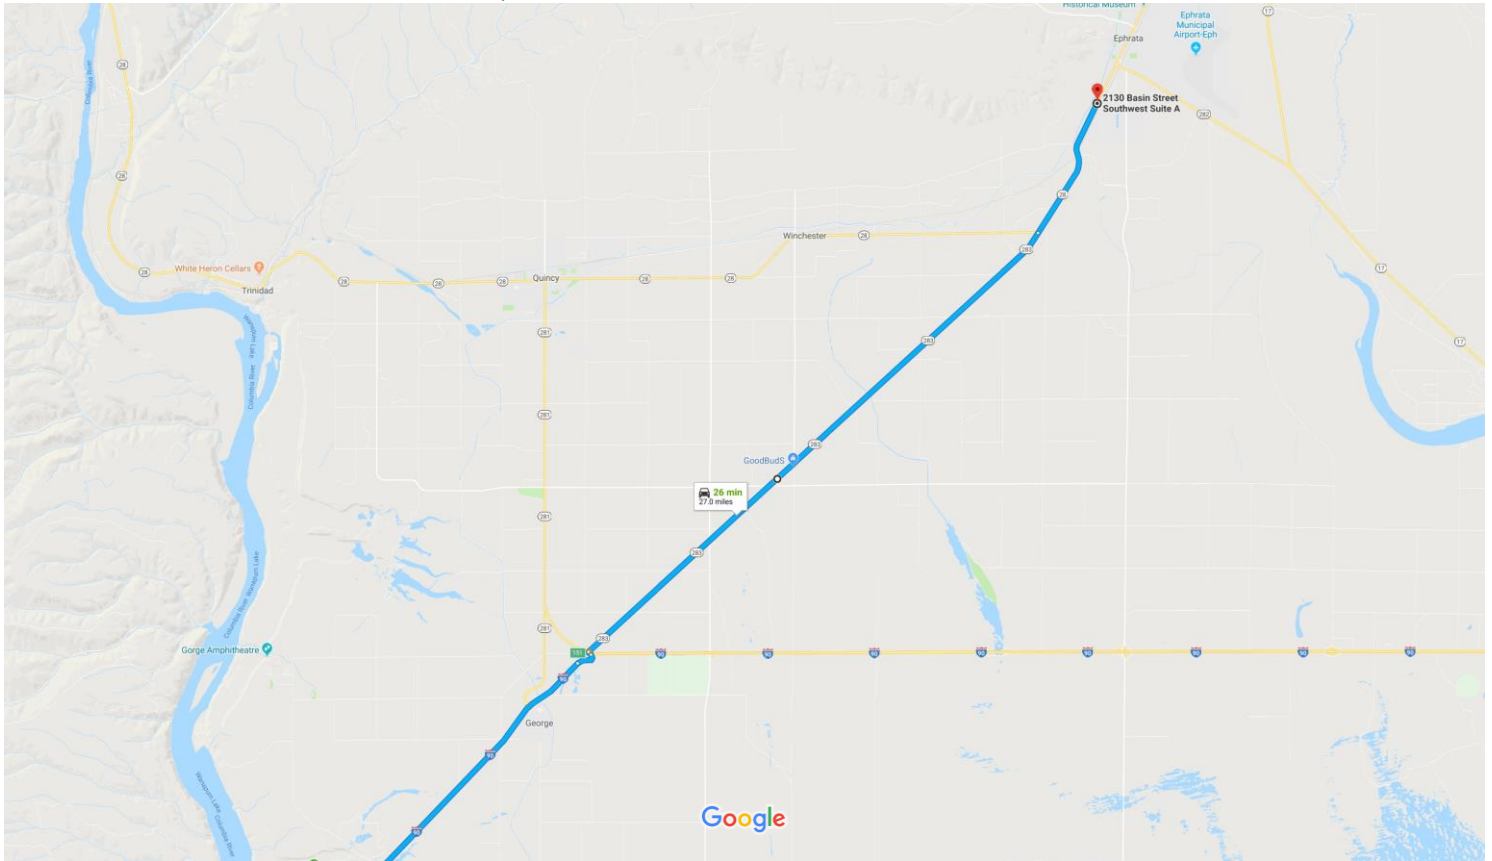

2130 Basin St SW Suite A
Ephrata WA 98823

From East bound I-90

- ↑ 1. Head northeast on I-90 E

- ↘ 2. Take exit 151 toward Ephrata Soap Lake/WA-283 N

- ↑ 3. Continue onto WA-281

- ↘ 4. Turn right onto WA-283 N

- ↑ 5. Continue onto WA-28 E
📍 Destination will be on the right

2130 Basin St SW Suite A
Ephrata, WA 98823